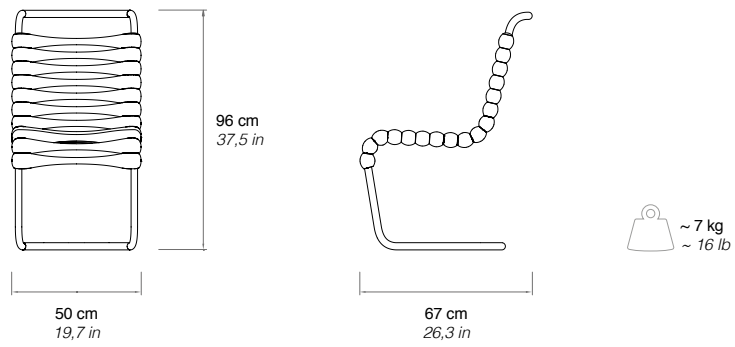

2014

BOUNCE

Karim Rashid

**Chair composed of soft elements in foam material (XL Extralight) mounted on a structure of painted metal.
Suitable also for outdoor use.**