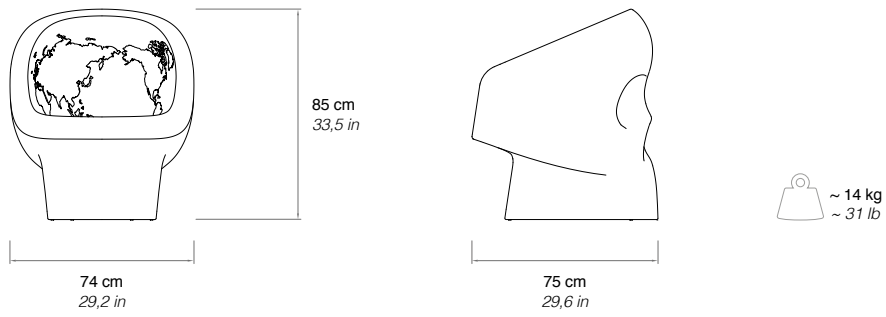

2013

JOLLY ROGER

Fabio Novembre

**Armchair made of linear polyethylene.
Suitable also for outdoor use.**