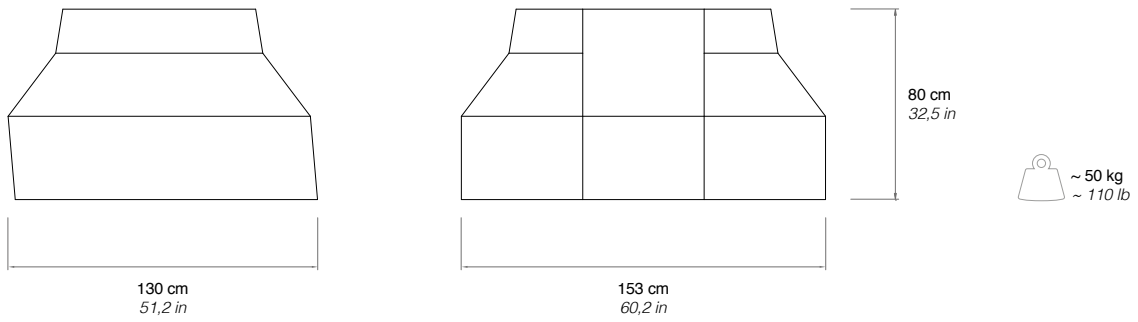

2014

POLTRONA

Alessandro Mendini

Limited Edition 1 / 25

**Armchair of soft polyurethane, finished and decorated
by hand with Guflac®.**