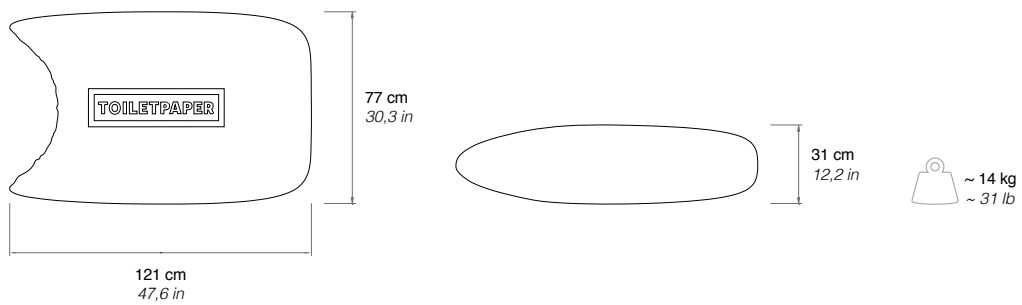

2014

**SOAP**

TOILETPAPER

Limited Edition 1 / 300

**Low table of soft polyurethane, finished by hand with Guflac® Ultra.  
Suitable also for outdoor use.**