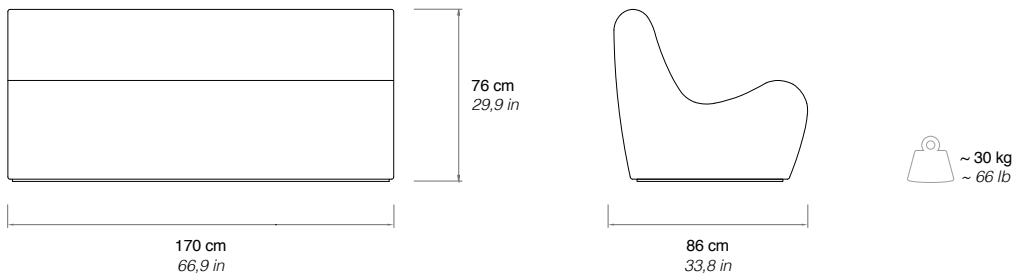

2013
SUMMERTIME
Valerio Berruti
Limited Edition 1 / 250

2013
AUTUMNTIME
Valerio Berruti
Limited Edition 1 / 250

**Couch in soft polyurethane, finished and decorated by hand with Guflac® Plus.
Designed for use indoors, it is suitable also for the outdoor.**