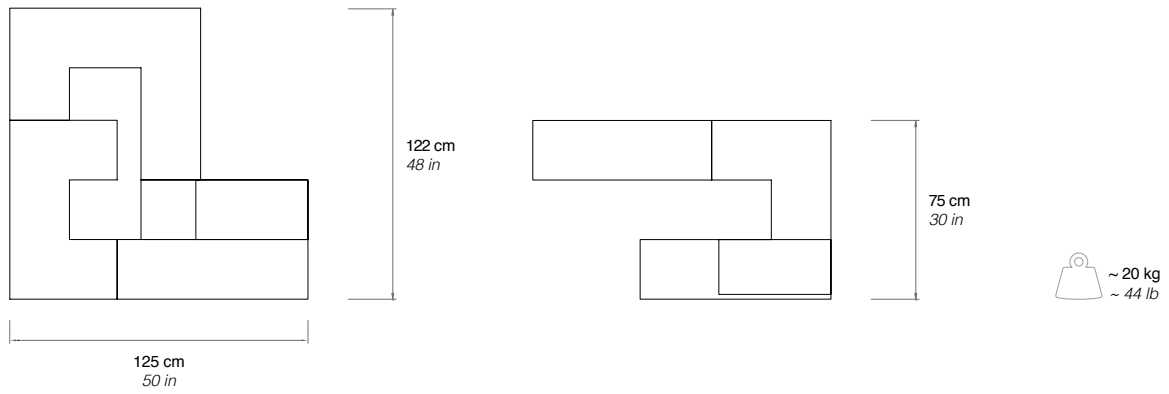

2016

**UNTITLED**

Kris Rush

Limited Edition 1 / 50

**Sculpture in soft polyurethane finished with Guflac® Ultra.  
Suitable also for outdoor use.**