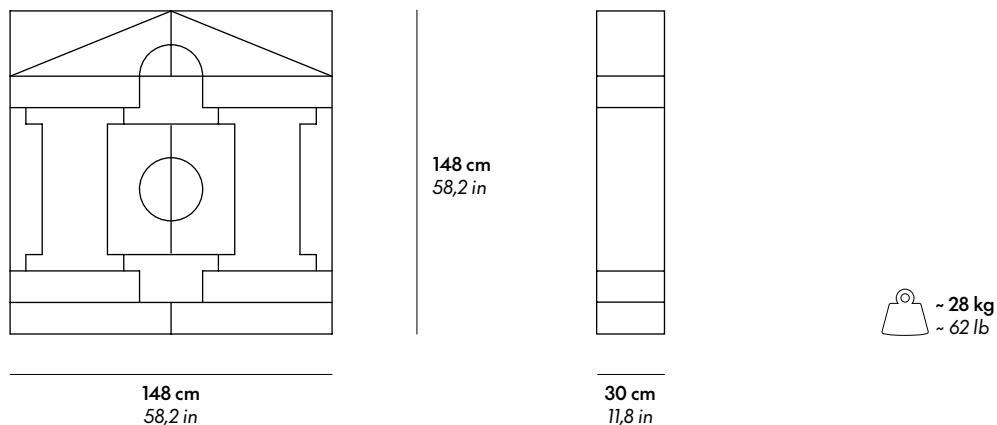

BABY-LONIA

Construction toy of soft polyurethane, finished by hand with Guflac®.
/ Gioco di costruzioni in morbido poliuretano rifinito a mano in Guflac®.

BABY-LONIA

1975
Studio 65
Limited Edition 1/200