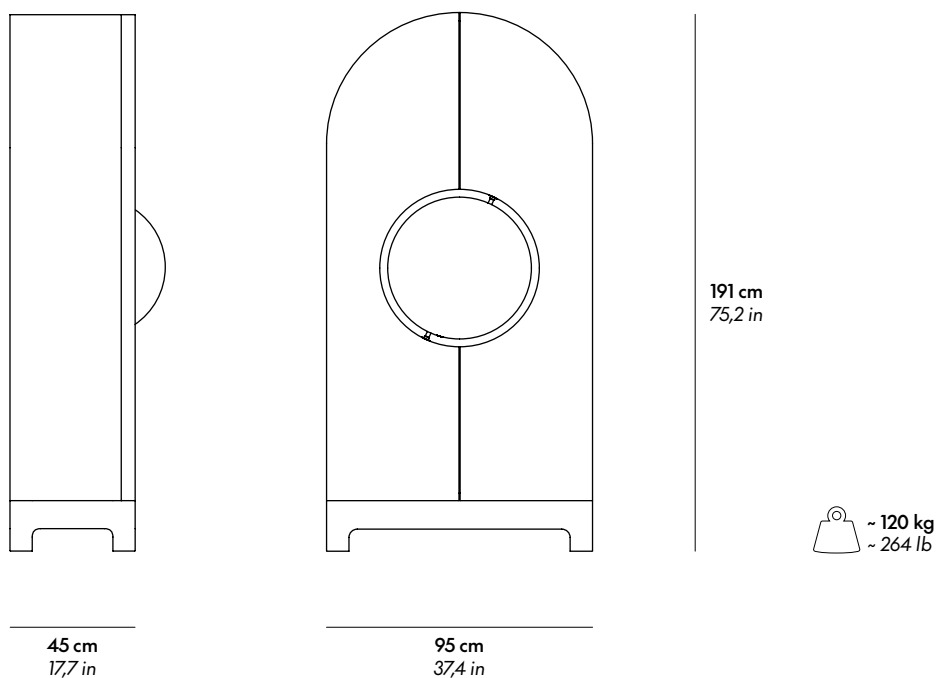

# GLOBE

Lacquered wood cabinet. Rotating globe of soft polyurethane, finished and decorated by hand with Guflac®.  
/ Mobile in legno laccato. Globo rotante in morbido poliuretano, rifinito e decorato a mano in Guflac®.