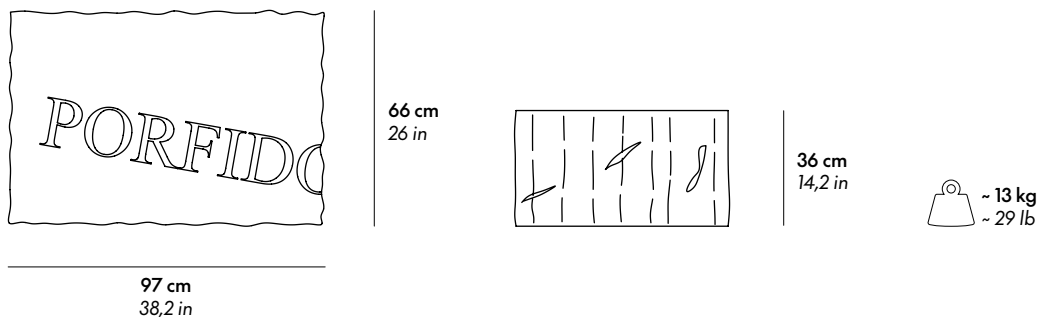

MASSOLO

Small table of soft polyurethane, finished and decorated by hand with Guflac®.
/ Tavolino in poliuretano morbido, rifinito e decorato a mano in Guflac®.

MASSOLO

1974
Piero Gilardi
Limited Edition 1/500