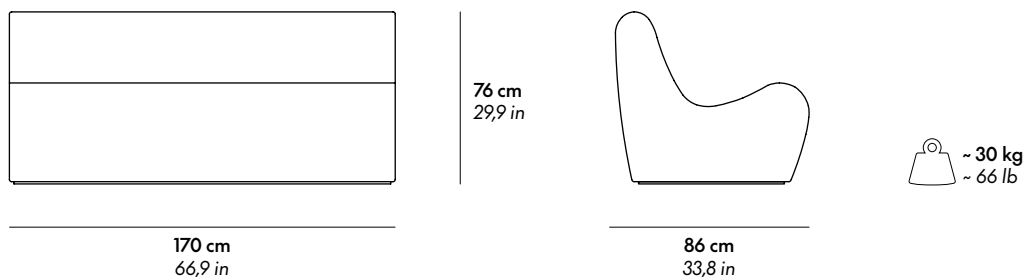

SUMMERTIME

Couch of soft polyurethane, finished and decorated by hand with Guflac® Plus.
Designed for indoor use, it is also suitable for outdoor use.
/ Divano in morbido poliuretano, rifinito e decorato a mano in Guflac® Plus.
Progettato per l'interno ma adatto anche all'esterno.