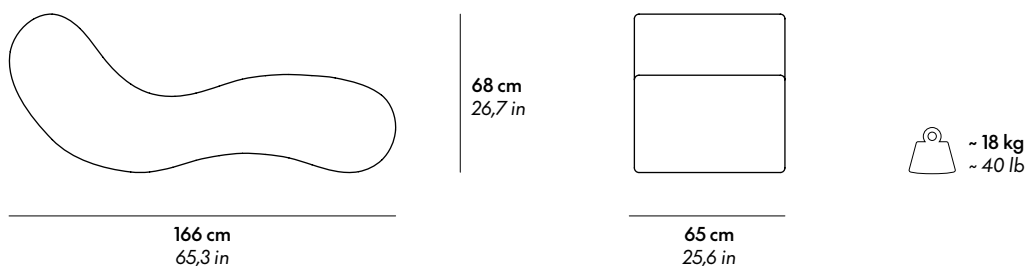

# ALVAR

Chaise longue of soft polyurethane with removable upholstery in fabric.  
/ Chaise longue in morbido poliuretano con rivestimento sfoderabile in tessuto.

---

ALVAR

1966  
Giuseppe Raimondi