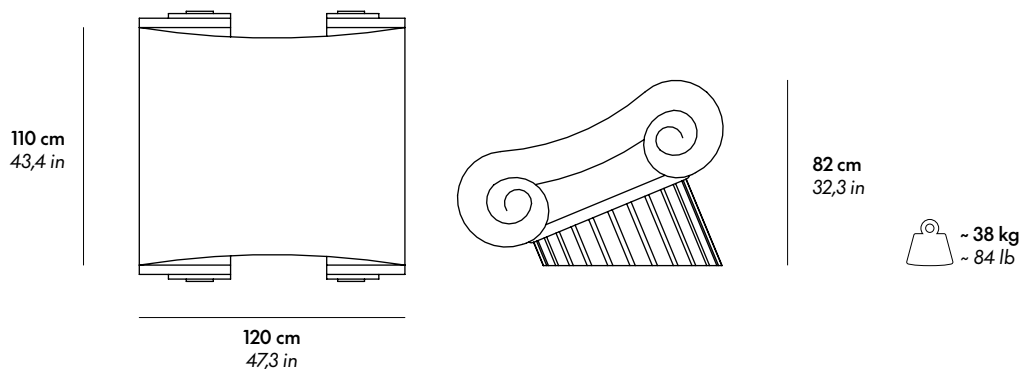

# CAPITELLO

Seat of soft polyurethane finished by hand in Guflac® Ultra. Suitable also for outdoor use.  
/ Seduta in morbido poliuretano rifinita a mano in Guflac® Ultra. Adatta anche per uso esterno.