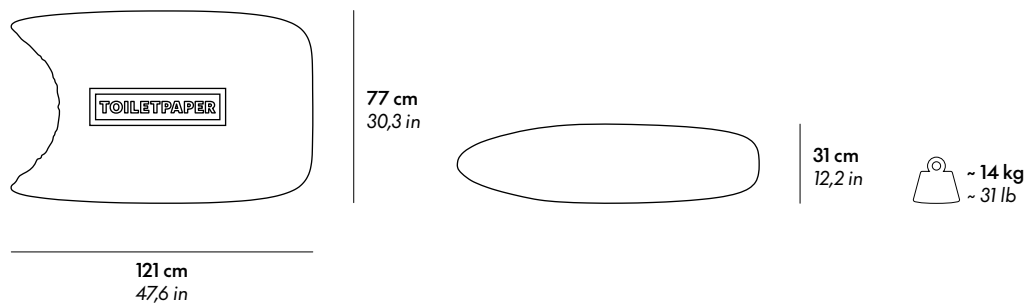

# SOAP

Low table of soft polyurethane, finished by hand with Guflac® Ultra. Suitable also for outdoor use.  
/ Tavolo basso in morbido poliuretano, rifinito a mano in Guflac® Ultra. Adatto anche per uso esterno.

---

SOAP

2014  
TOILETPAPER  
Limited Edition 1/300