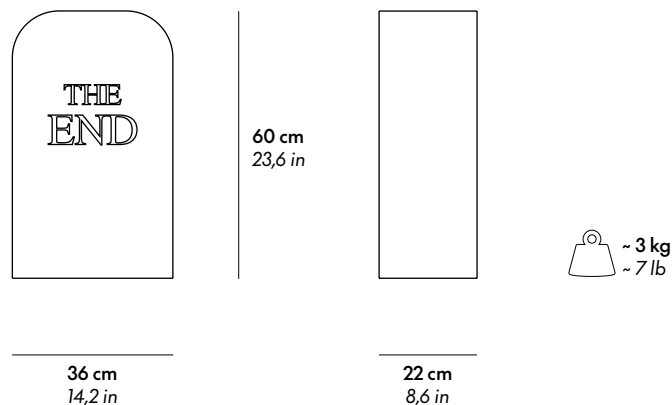

THE END

Seat of soft polyurethane, finished and decorated with Guflac®.
/ Seduta in morbido poliuretano rifinita e decorata a mano in Guflac®.

THE END

2014
TOILETPAPER
Limited Edition 1/1000

THE END WHITE