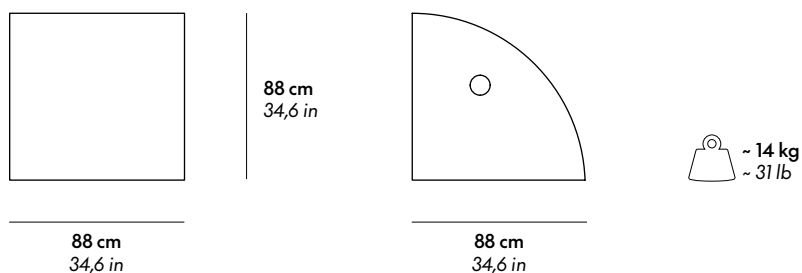

TORNERAJ

Seat of soft polyurethane, hand finished with Guflac®.
/ Seduta in morbido poliuretano, rifinito a mano in Guflac®.

TORNERAJ

1968
Ceretti / Derossi / Rosso