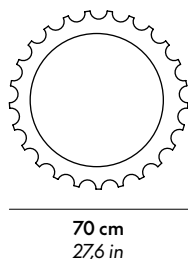

ATTICA

66 cm
26 in

Seat of soft polyurethane finished by hand in Guflac® Ultra. Suitable also for outdoor use.
/ Seduta in morbido poliuretano rifinita a mano in Guflac® Ultra. Adatta anche per uso esterno.