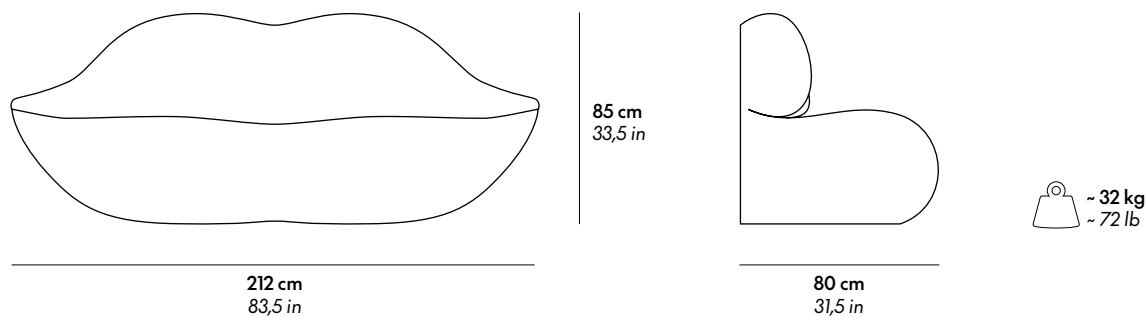

BOCCA® Unlimited

Couch of soft polyurethane with removable upholstery in bouclé wool.
/ Divano in morbido poliuretano con rivestimento sfoderabile in lana bouclé.

BOCCA® Unlimited

2019
Studio 65