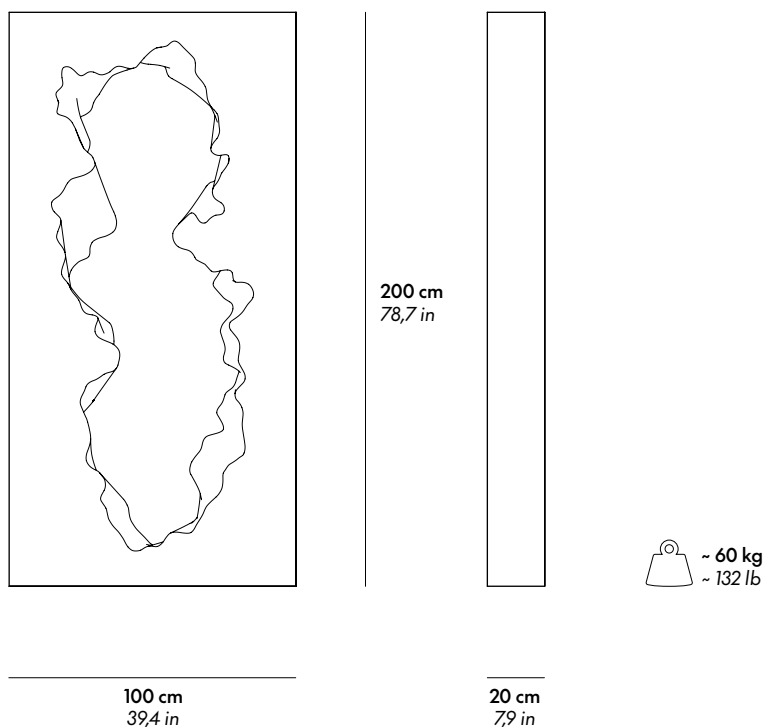

BROKEN MIRROR

Mirror with frame of soft polyurethane hand finished with Guflac®.
/ Specchio con cornice in morbido poliuretano rifinito a mano in Guflac®.

BROKEN MIRROR

2017
Snarkitecture

BROKEN MIRROR Almost White

2024
Snarkitecture
Limited Edition 1/777

BROKEN MIRROR Almost Black

2024
Snarkitecture
Limited Edition 1/777